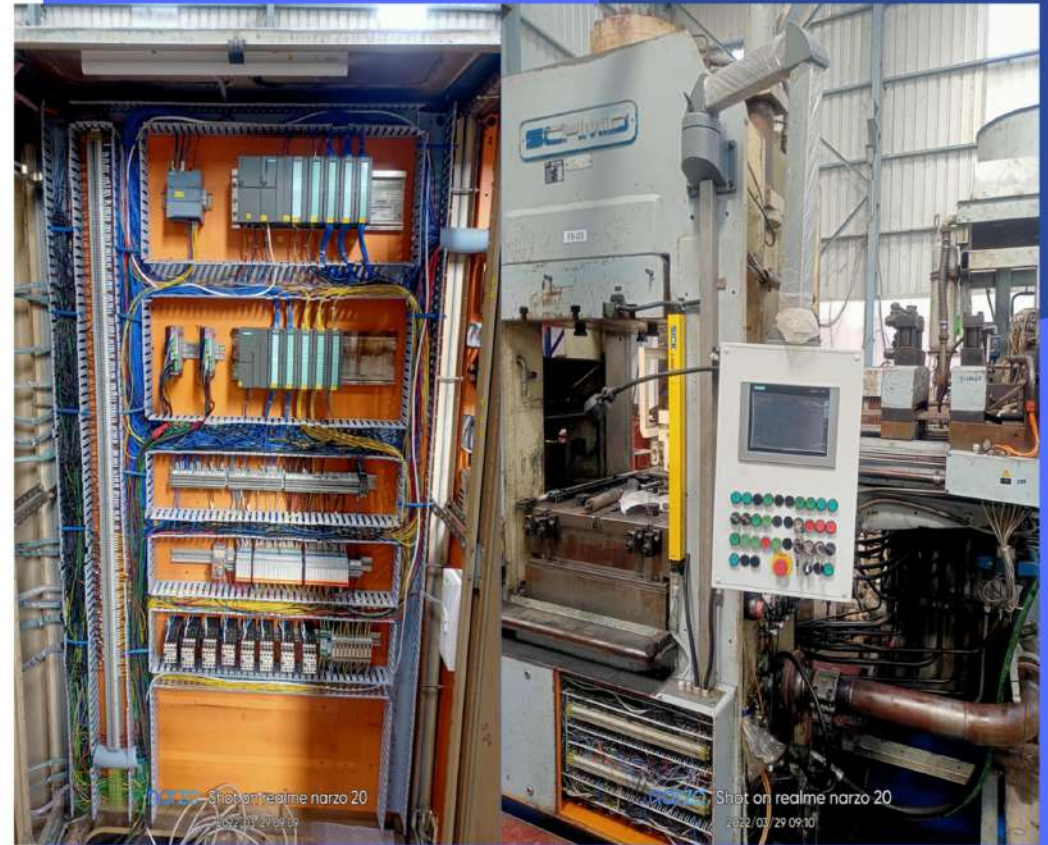

**WELDONE TECHNOCARTS CHENNAI
AMBATTUR SCHMID 400 TON
FEB 2022**

**AFTER RATROFIT CONVERT
HONEYWELL IPC CONTROLLER TO
SIEMENS S7-300**