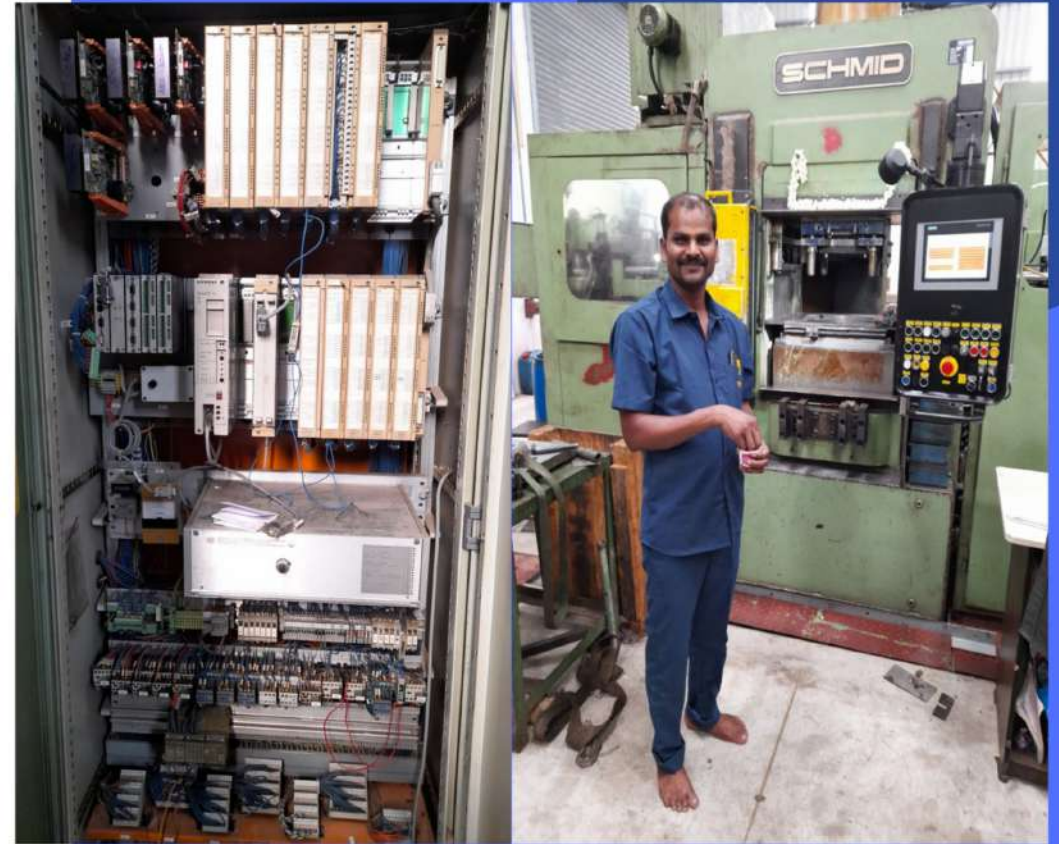

**WELDONE TECHNOCARTS CHENNAI
AMBATTUR SCHMID 320 TON
APRIL 2022**

**BEROFE RATROFIT
SIEMENS S5**